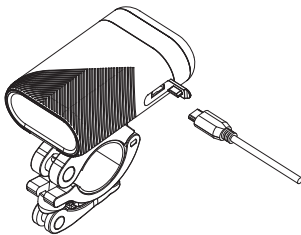

S601 USER MANUAL

Thank you for choosing bike light
Please read user manual before use

Product feature:

- CREE LED
- Premium Li-ion battery build-in

Low power indicator

When the button light red .It shows that battery is about to run out. Please rechargeable it on time

Indicator light color

Low power **Charging** **Charge completed**

Rechargeable

Open the USB Cap on the left side, Using the USB cable directly connect with other power supply (power bank).until the green light lights up. Indicates the charging is complete

Product specification

Material:PMMA,Aluminum alloy
Waterproof:IPX5
Anti-glare:YES
Dimension:80.3*53*27mm
Weight:124g
Light source: CREE XPE2
Run time: 3hr
Battery: Li-ion rechargeable battery (3.6V-3000mAh)
Recharge time: approx 6 hrs