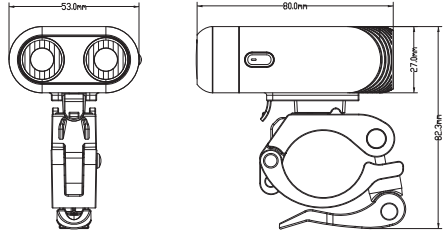

S601 USER MANUAL

Thank you for choosing bike light
Please read user manual before use

Product feature:

- CREE LED
- Premium Li-ion battery build-in

Low power indicator

When the button light red .It shows that battery is about to run out. Please rechargeable it on time

Indicator light color

Low power **Charging** **Charge completed**

Rechargeable

Open the USB Cap on the left side, Using the USB cable directly connect with other power supply (power bank).until the green light lights up. Indicates the charging is complete

Product specification

Material:PMMA,Aluminum alloy
Waterproof:IPX5
Anti-glare:YES
Dimension:80.3*53*27mm
Weight:124g
Light source: CREE XPE2
Run time: 3hr
Battery: Li-ion rechargeable battery (3.6V-3000mAh)
Recharge time: approx 6 hrs