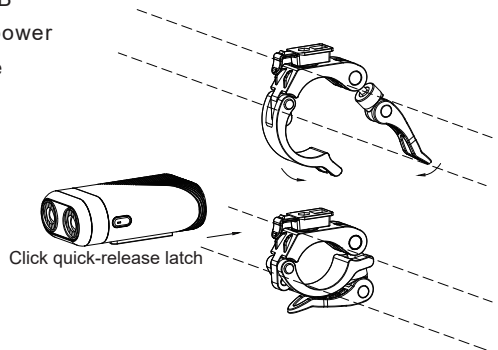

S601 USER MANUAL

Thank you for choosing bike light
Please read user manual before use

Product feature:

- CREE LED
- Premium Li-ion battery build-in

Low power indicator

When the button light red .It shows that battery is about to run out. Please rechargeable it on time

Indicator light color

Low power **Charging** **Charge completed**

Rechargeable

Open the USB Cap on the left side, Using the USB cable directly connect with other power supply (power bank).until the green light lights up. Indicates the charging is complete

Product specification

Material:PMMA,Aluminum alloy
Waterproof:IPX5
Anti-glare:YES
Dimension:80.3*53*27mm
Weight:124g
Light source: CREE XPE2
Run time: 3hr
Battery: Li-ion rechargeable battery (3.6V-3000mAh)
Recharge time: approx 6 hrs