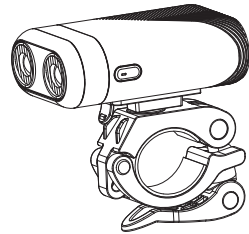

S601 USER MANUAL

Thank you for choosing bike light
Please read user manual before use

Product feature:

- CREE LED
- Premium Li-ion battery build-in

Low power indicator

When the button light red .It shows that battery is about to run out. Please rechargeable it on time

Indicator light color

Low power **Charging** **Charge completed**

Rechargeable

Open the USB Cap on the left side, Using the USB cable directly connect with other power supply (power bank).until the green light lights up. Indicates the charging is complete

Product specification

Material:PMMA,Aluminum alloy
Waterproof:IPX5
Anti-glare:YES
Dimension:80.3*53*27mm
Weight:124g
Light source: CREE XPE2
Run time: 3hr
Battery: Li-ion rechargeable battery (3.6V-3000mAh)
Recharge time: approx 6 hrs