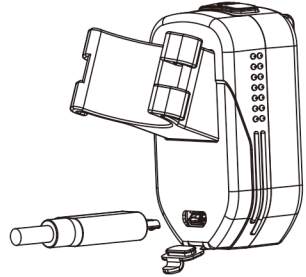

## Product feature:

- Ultra-bright 100 Lumens
- Lithium battery, runtime in high mode up to 3 hrs
- Low battery indicator

## Battery charging

Open USB cover on the rear side of light, using the USB cable connect with a standard USB charger or power bank.

## Specification:

Battery: Li-ion battery

Battery capacity: 600mAh

Run time: High mode: 3hrs

Low mode: 14.8hrs

Recharge time: 4hrs

Function: Low/High/Flash

LED: Cree Led

Material: PMMA PS

Size: 58.4\*31.0\*47.9

Weight: 41g

Voltage: 3.6V

Waterproof: IPX4