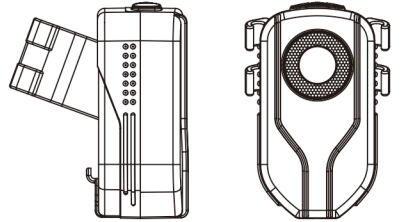

## Product feature:

- Ultra-bright 100 Lumens
- Lithium battery, runtime in high mode up to 3 hrs
- Low battery indicator

## Specification:

Battery: Li-ion battery

Battery capacity: 600mAh

Run time: High mode: 3hrs

Low mode: 14.8hrs

Recharge time: 4hrs

Function: Low/High/Flash

LED: Cree Led

Material: PMMA PS

Size: 58.4\*31.0\*47.9

Weight: 41g

Voltage: 3.6V

Waterproof: IPX4